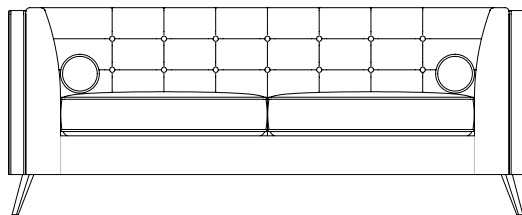

MADE BY MERIDIAN

Our CNC Precision cut birch ply frames are fitted with solid timber rails on all load bearing areas, before a generous number of steel serpentine springs are attached using solid steel clips.

TECHNICAL INFORMATION

- Shallow pulled button backs and arms
- Removable piped reflex seat cushions
- Detachable legs
- Piping details to tops of arms and outer edges

3 SEATER SOFA

H800mm W2000mm D880mm

2 SEATER SOFA