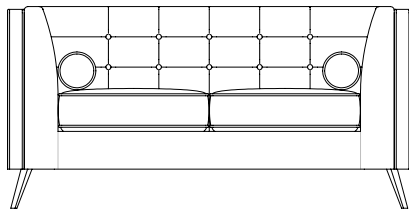

TECHNICAL INFORMATION

- Shallow pulled button backs and arms
- Removable piped reflex seat cushions
- Detachable legs
- Piping details to tops of arms and outer edges

3 SEATER SOFA

H800mm W2000mm D880mm

2 SEATER SOFA

H800mm W1600mm D880mm

CHAIR

H800mm W1000mm D880mm

Meridian

HANDMADE IN BRITAIN

Meridian Upholstery Ltd, 35a Northfield Way , Aycliffe Business Park, Newton Aycliffe, Co Durham, DL5 6UF

WWW.MERIDIANUPHOLSTERY.CO.UK | 01325 319569