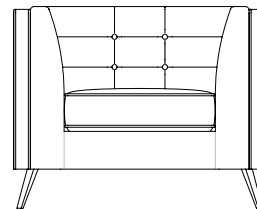

TECHNICAL INFORMATION

- Shallow pulled button backs and arms
- Removable piped reflex seat cushions
- Detachable legs
- Piping details to tops of arms and outer edges

3 SEATER SOFA

H800mm W2000mm D880mm

2 SEATER SOFA

H800mm W1600mm D880mm

CHAIR

H800mm W1000mm D880mm

Meridian

HANDMADE IN BRITAIN

Meridian Upholstery Ltd, 35a Northfield Way , Aycliffe Business Park, Newton Aycliffe, Co Durham, DL5 6UF

WWW.MERIDIANUPHOLSTERY.CO.UK | 01325 319569